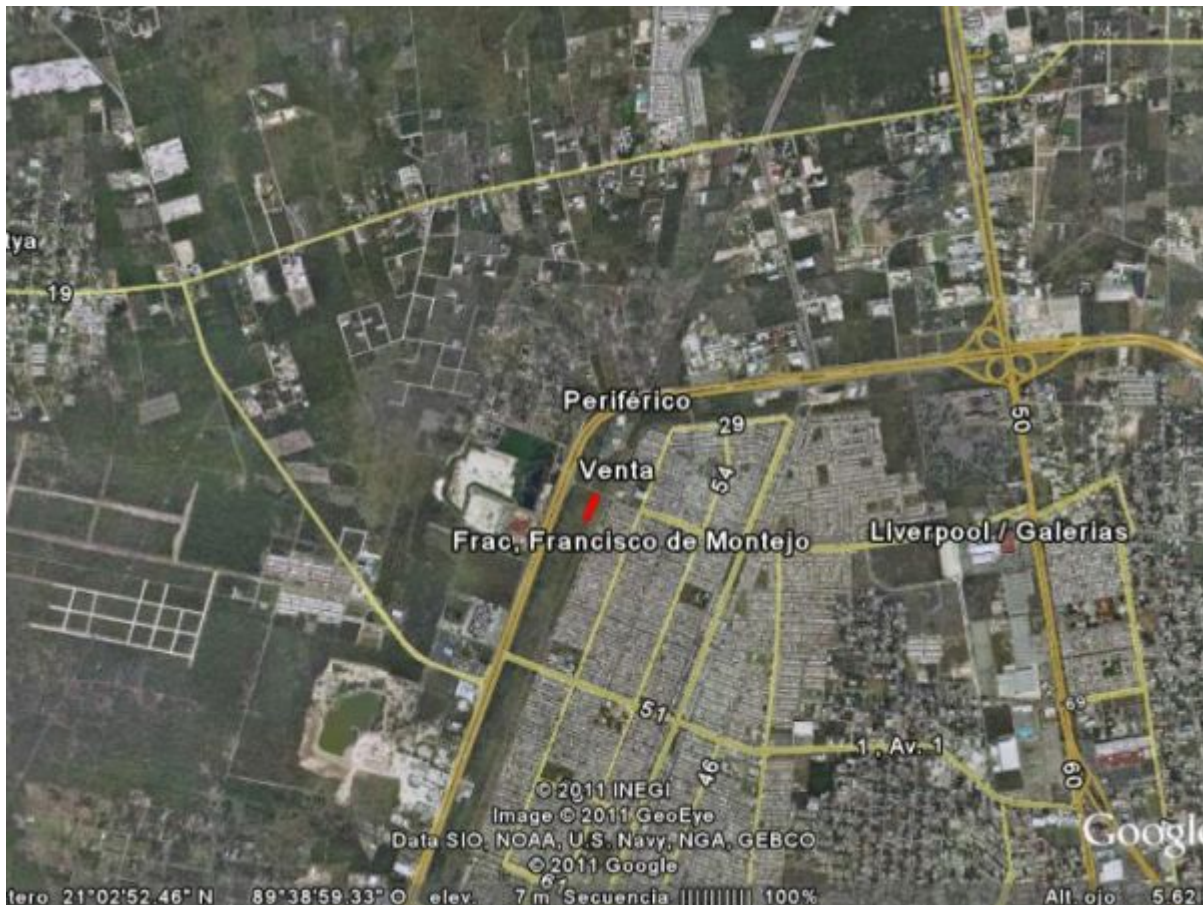

Commercial land for rent in Periferico Norte-Poniente.

Type: Residential & Commercial Land

Operation: For Rent

Location: Merida City

Code: 3344

\$ 65,000.00 Pesos

\$ 3,611.11 USD

[Click here to see the property](#)

Description:

Details:

Commercial land for rent in Periferico Norte-poniente, located 100 mts from Periferico in Francisco de Montejo. The land has an irregular shape of 30 mts by 145 mts with frontage to 4 streets. A complete block.

Surface 4,426 m2.

Description:

Electric power and potable water at 50 mts.

Direct access to Periferico.

Monthly rent \$65,000 pesos.

[Click here to see the property](#)

Yucatán Properties

Calle 30 Número 381 A x 39 y 41 Emiliano Zapata Norte