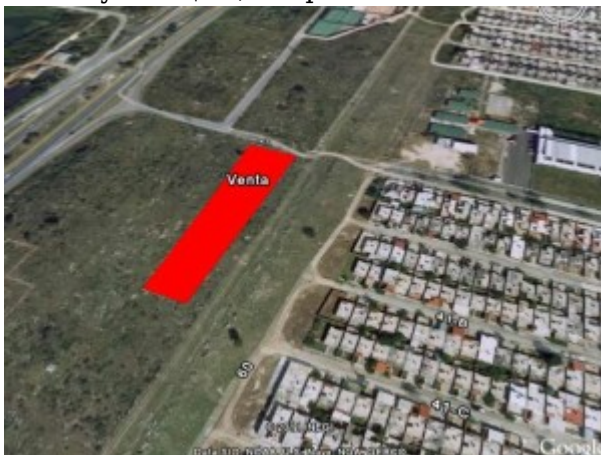

Commercial land for rent in Periferico Norte-Poniente.

Type: Residential & Commercial Land

Operation: For Rent

Location: Merida City

Code: 3344

\$ 65,000.00 Pesos

\$ 3,611.11 USD

[Click here to see the property](#)

Description:

Details:

Commercial land for rent in Periferico Norte-poniente, located 100 mts from Periferico in Francisco de Montejo. The land has an irregular shape of 30 mts by 145 mts with frontage to 4 streets. A complete block.

Surface 4,426 m2.

Description:

Electric power and potable water at 50 mts.

Direct access to Periferico.

Monthly rent \$65,000 pesos.

[Click here to see the property](#)

Yucatán Properties

Calle 30 Número 381 A x 39 y 41 Emiliano Zapata Norte